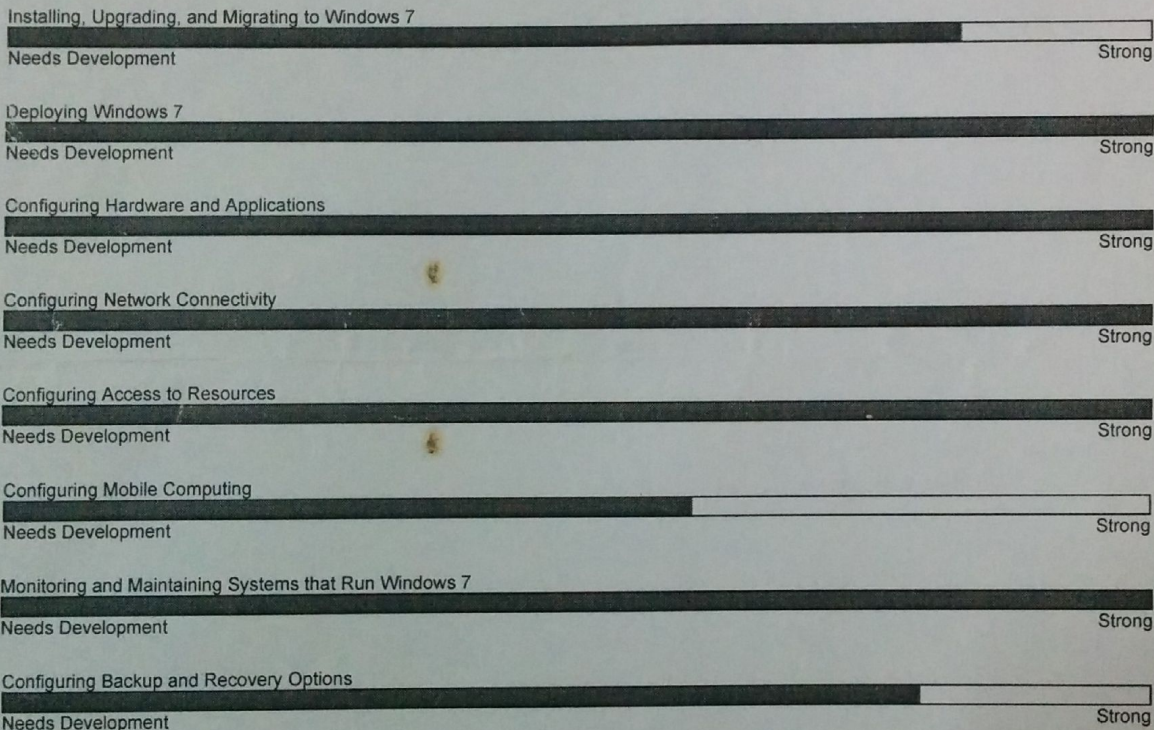

TS: Windows 7, Configuring

CANDIDATE: K V SIVA KUMAR

DATE: Saturday, June 19, 2010

EXAM NUMBER: 070-680

PASSING SCORE: 700

RESULT: Pass

SECTIONAL RESULTS:

CANDIDATE ID: SR6525336

SITE NUMBER: ii445

REGISTRATION: t32syd5238

YOUR SCORE: 890

What do these results mean?

Congratulations! You have passed this Microsoft Certification exam. The information shown above indicates your relative performance on each section of this exam. We hope this information will help you determine areas, if any, for further skills development. For a complete list of skills measured on each section of the exam, please review the exam preparation guide, available from: <http://microsoft.com/learning/mcpexams/default.mspx>.